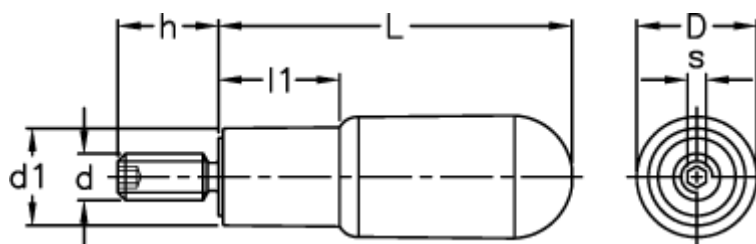

Data Sheet

Article number: 2304120631

Description: E+G Two-volume revolving handle
I.621/60+x-M6

Measures

D = 18.0

d1 = 14.5

d 6g = M6

h = 13

L = 60

l1 = 19

s = 3